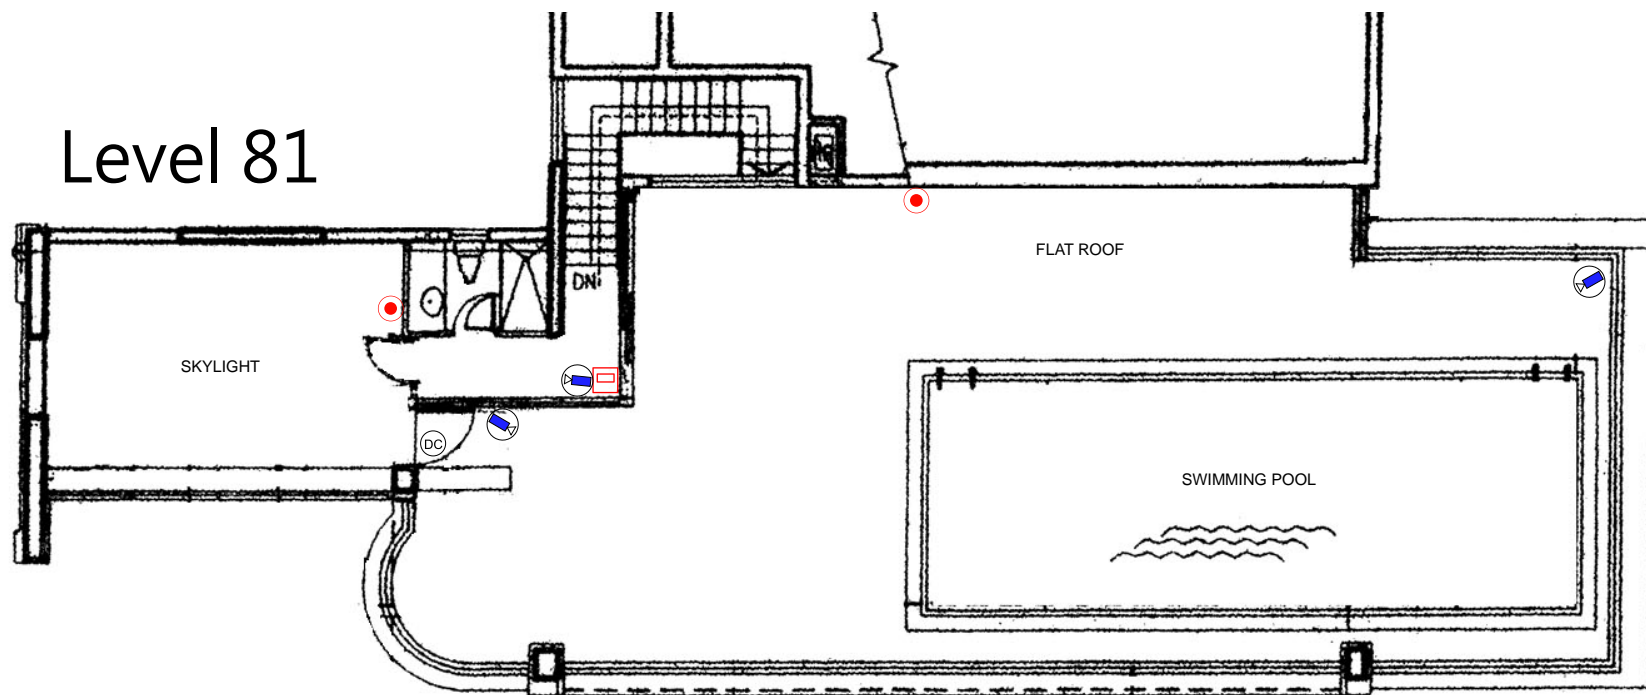

Level 81

4,500呎覆式單位
4,500 sq ft PENTHOUSE FLOOR

Level 80

LEGEND

-  FIXED DOME CCTV CAMERA
-  PTZ DOME CCTV CAMERA
-  FIXED GUN CCTV CAMERA
-  PTZ GUN CCTV CAMERA
-  CARD READER
-  FINGERPRINT READER
-  NUMERIC KEYPAD READER
-  NUMERIC KEYPAD
-  EMERGENCY BREAKGLASS
-  BYPASS KEY SWITCH
-  PUSH DOOR RELEASE BUTTON
-  HEAT DETECTOR
-  EMERGENCY DETEX PUSH BAR
-  ELECTROMAGNETIC LOCK
-  ELECTRIC STRIKE DOOR LOCK
-  DOOR CONTACT
-  ALARM TERMINAL
-  DIGITAL VIDEO RECORDER
-  CCTV CONTROL TERMINAL
-  CCTV MONITOR
-  BATTERY POWER SYSTEM
-  PANIC ALARM BUTTON
-  PANIC ALARM KICK BAR
-  INFRARED MOTION DETECTOR
-  GLASS BROKEN DETECTOR
-  BURGLARY ALARM