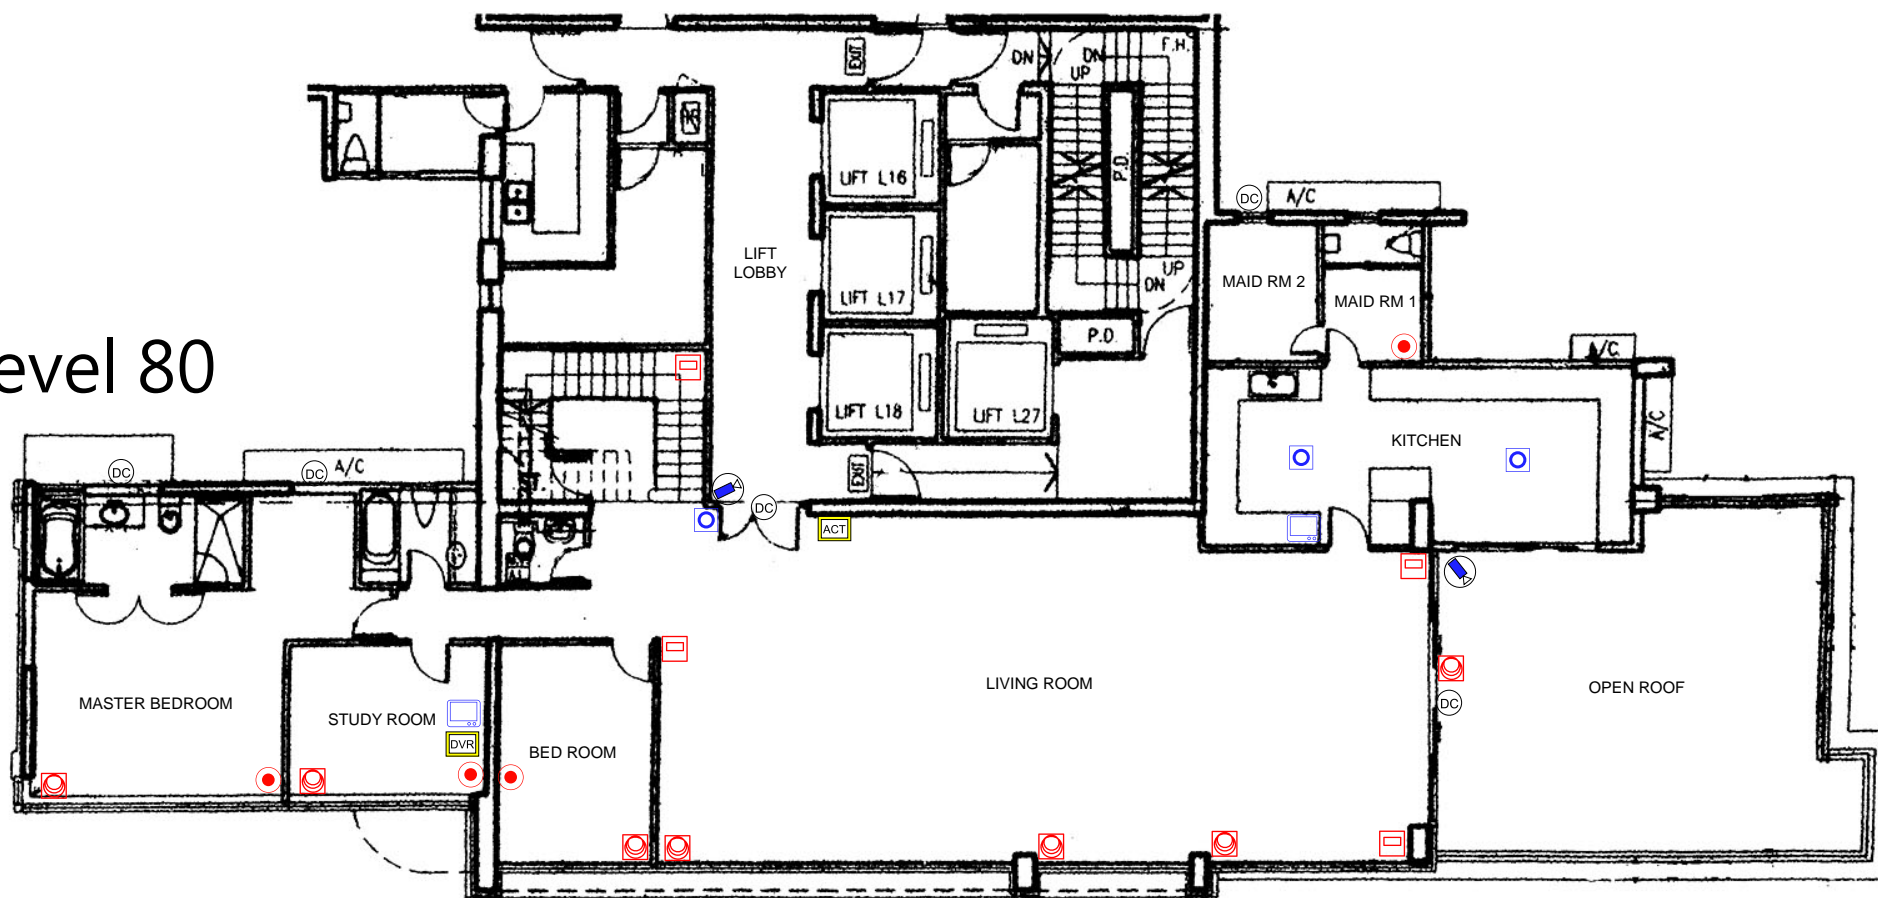

Level 81

4,500呎覆式單位
4,500 sq ft PENTHOUSE FLOOR

Level 80

LEGEND

-  FIXED DOME CCTV CAMERA
-  PTZ DOME CCTV CAMERA
-  FIXED GUN CCTV CAMERA
-  PTZ GUN CCTV CAMERA
-  CARD READER
-  FINGERPRINT READER
-  NUMERIC KEYPAD READER
-  NUMERIC KEYPAD
-  EMERGENCY BREAKGLASS
-  BYPASS KEY SWITCH
-  PUSH DOOR RELEASE BUTTON
-  HEAT DETECTOR
-  EMERGENCY DETEX PUSH BAR
-  ELECTROMAGNETIC LOCK
-  ELECTRIC STRIKE DOOR LOCK
-  DOOR CONTACT
-  ALARM TERMINAL
-  DIGITAL VIDEO RECORDER
-  CCTV CONTROL TERMINAL
-  CCTV MONITOR
-  BATTERY POWER SYSTEM
-  PANIC ALARM BUTTON
-  PANIC ALARM KICK BAR
-  INFRARED MOTION DETECTOR
-  GLASS BROKEN DETECTOR
-  BURGLARY ALARM

CHECKED BY:	REVISION	DATE	好望閣工作室 STUDIOKEVIN WORKSHOP
APPROVED BY:	DRAWN BY:	KEVIN LO	PROJECT: 港鐵九龍站高級住宅保安系統方案 TITLE: KOWLOON MTR STATION GRADE A RESIDENTIAL SECURITY SOLUTION
	DATE:	02 MARCH 2007	
DRAWING NO.:	SCALE:		