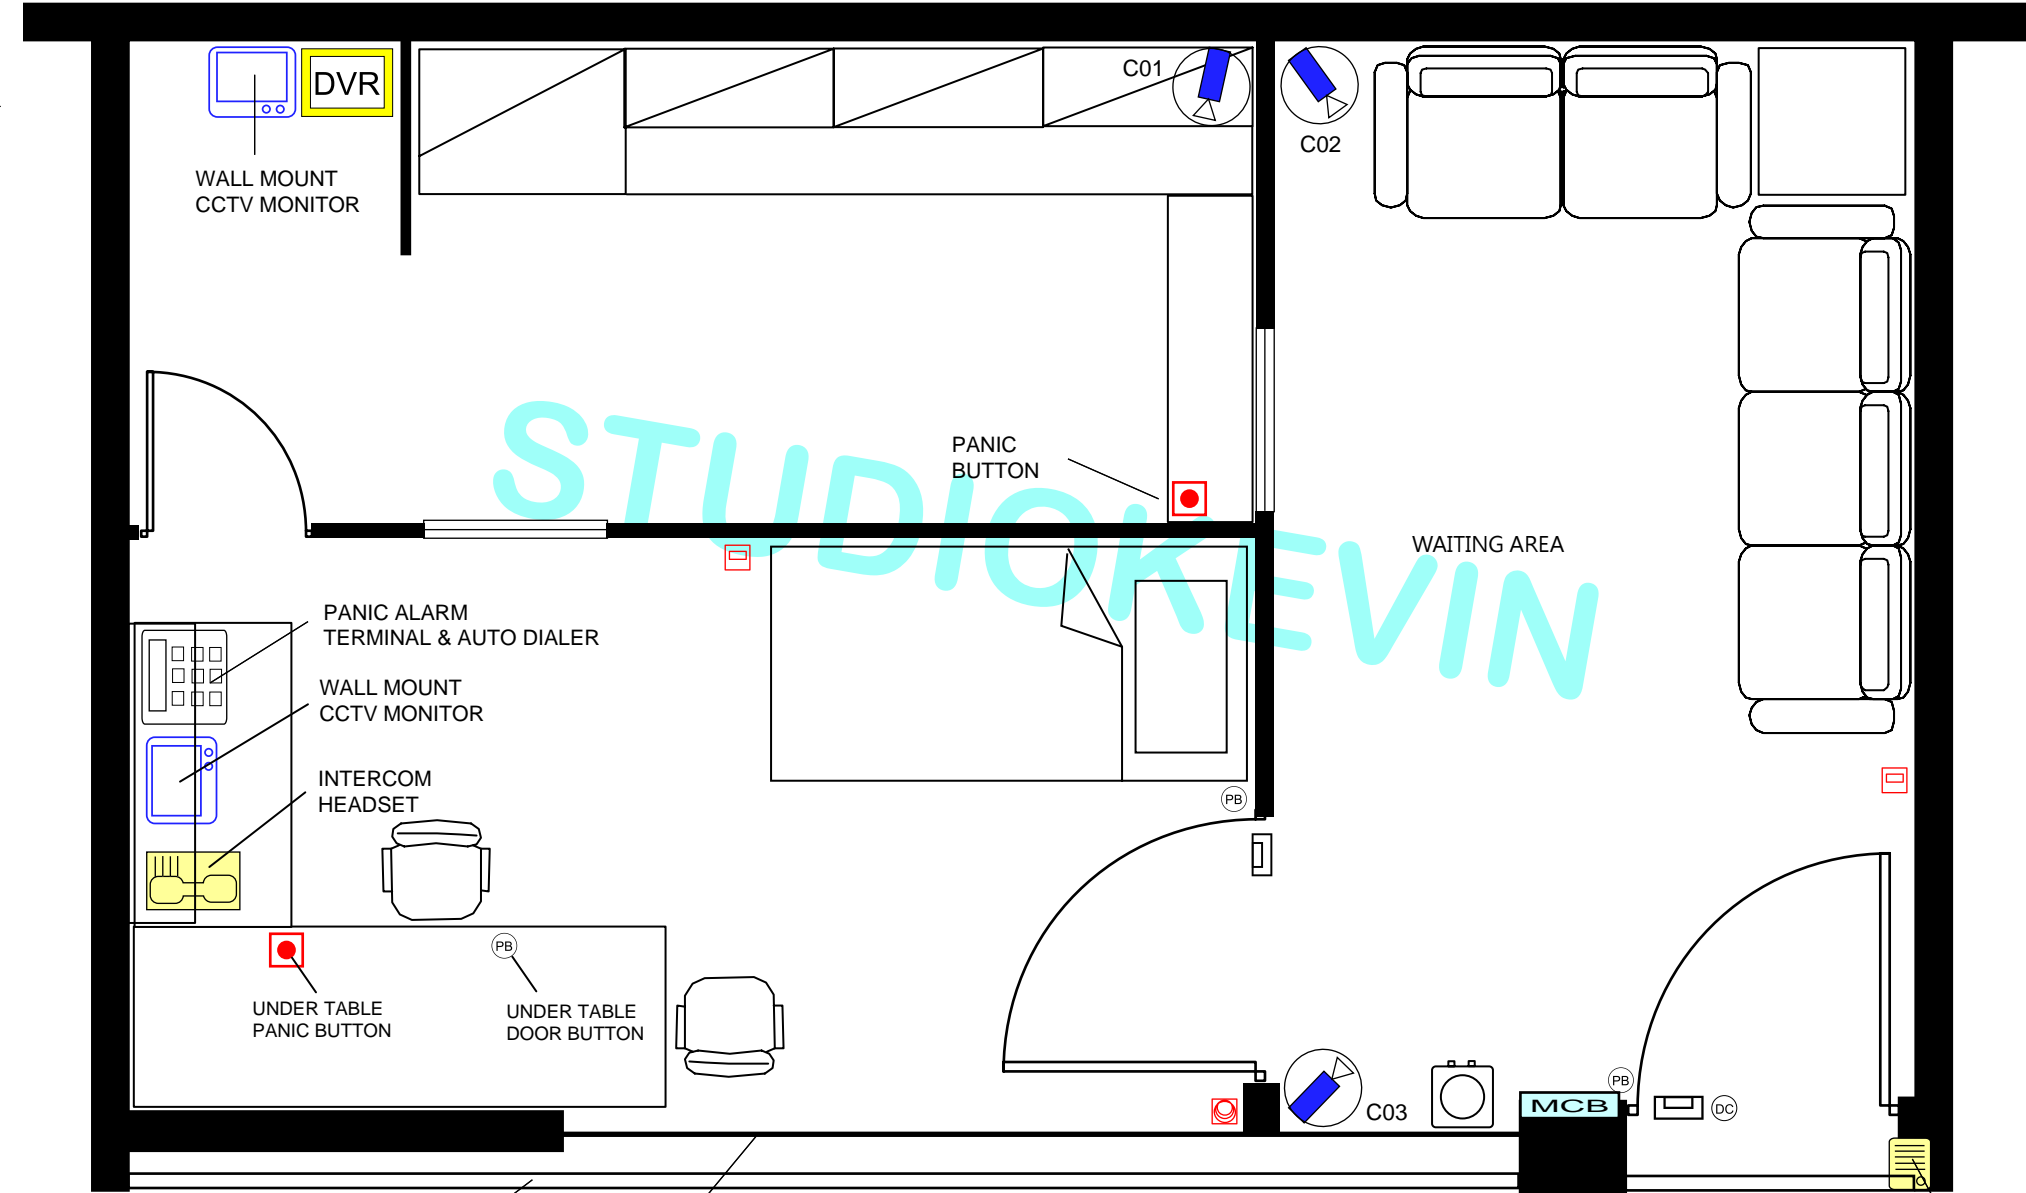

APPROX. 7.5M

APPROX. 5M

LEGEND

- FIXED DOME CCTV CAMERA
- PTZ DOME CCTV CAMERA
- FIXED GUN CCTV CAMERA
- PTZ GUN CCTV CAMERA
- CARD READER
- FINGERPRINT READER
- NUMERIC KEYPAD READER
- NUMERIC KEYPAD
- EMERGENCY BREAKGLASS
- BYPASS KEY SWITCH
- PUSH DOOR RELEASE BUTTON
- DOOR BELL
- EMERGENCY DETEX PUSH BAR
- ELECTROMAGNETIC LOCK
- ELECTRIC STRIKE DOOR LOCK
- DOOR CONTACT
- ACCESS CONTROL TERMINAL
- DIGITAL VIDEO RECORDER
- CCTV CONTROL TERMINAL
- CCTV MONITOR
- BATTERY POWER SYSTEM
- PANIC ALARM BUTTON
- PANIC ALARM KICK BAR
- INFRARED MOTION DETECTOR
- VIBRATION DETECTOR
- BURGLARY ALARM

CHECKED BY:	REVISION	DATE	好望閣工作室 STUDIOKEVIN WORKSHOP
APPROVED BY:	DRAWN BY: KEVIN LO	PROJECT: 地面醫務所保安系統方案 G/F MEDICAL CLINIC SECURITY SOLUTION	
	DATE: 05 OCT 2001		
DRAWING NO.:	SCALE: N.T.S.		