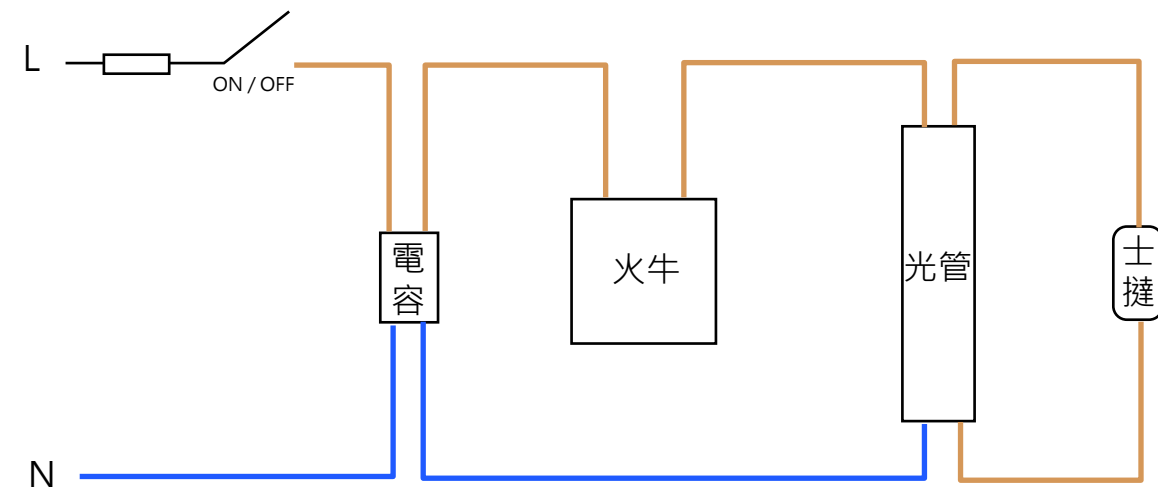

# 光管連接標準 TUBE LIGHTING CONNECTION STANDARD

接線方法  
 火線去灰士  
 士撻火線兩邊飛去光管座  
 兩路開關掣高入低出  
 火線打仔入電容  
 火牛出入是火線  
 火牛一接電容一接光管座  
 另一電容青線打仔出  
 青線一去青線座，一去光管座

任何人不得修改、複製、翻印、發佈、展示、發行、轉載所有studiokevin.com.hk網站上的內容，包括但不限於內文、相片、圖表、圖則、影像、文字等皆依法受知識產權的保護。  
 任何人只可下載文件作為私人學習及非商業用途。  
 You are not permitted to modify, copy, reproduce, republish, post, distribute, transmit, adapt or change in any way any material from this site including code, photo, chart, diagram, image and words for any other purpose whatsoever without the prior written permission of studiokevin.com.hk. You may only download the material from this site for your own personal non-commercial use, provided you keep intact all copyright and other proprietary notices.

CHECKED BY:	REVISION	DATE	好望閣工作室 STUDIOKEVIN WORKSHOP
APPROVED BY:	DRAWN BY: KEVIN LO	PROJECT: 光管連接標準 TUBE LIGHTING CONNECTION STANDARD	
	DATE: 23 MARCH 2009	TITLE:	
DRAWING NO.:	SCALE:		