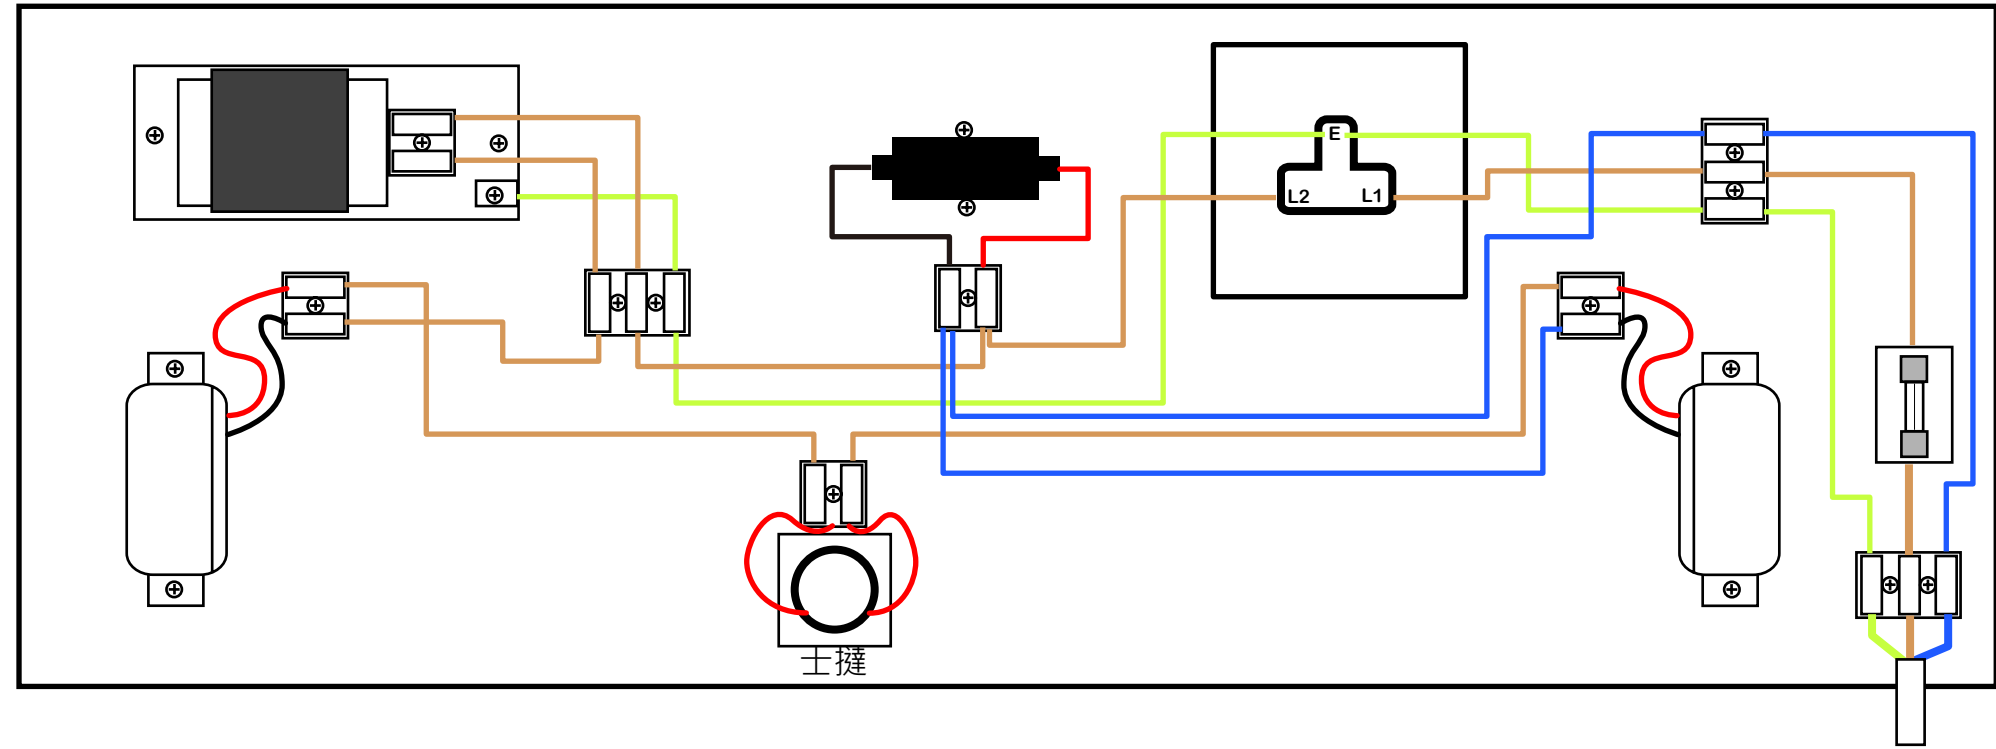

# 光管連接標準 TUBE LIGHTING CONNECTION STANDARD

接線方法  
 火線去灰士  
 士撻火線兩邊飛去光管座  
 兩路開關掣高入低出  
 火線打仔入電容  
 火牛出入是火線  
 火牛一接電容一接光管座  
 另一電容青線打仔出  
 青線一去青線座，一去光管座

任何人不得修改、複製、翻印、發佈、展示、發行、轉載所有studiokevin.com.hk網站上的內容，包括但不限於內文、相片、圖表、圖則、影像、文字等皆依法受知識產權的保護。  
 任何人只可下載文件作為私人學習及非商業用途。  
 You are not permitted to modify, copy, reproduce, republish, post, distribute, transmit, adapt or change in any way any material from this site including code, photo, chart, diagram, image and words for any other purpose whatsoever without the prior written permission of studiokevin.com.hk. You may only download the material from this site for your own personal non-commercial use, provided you keep intact all copyright and other proprietary notices.

CHECKED BY:	REVISION	DATE	好望閣工作室 STUDIOKEVIN WORKSHOP
APPROVED BY:	DRAWN BY: KEVIN LO	PROJECT: 光管連接標準 TUBE LIGHTING CONNECTION STANDARD	
	DATE: 23 MARCH 2009	TITLE:	
DRAWING NO.:	SCALE:		