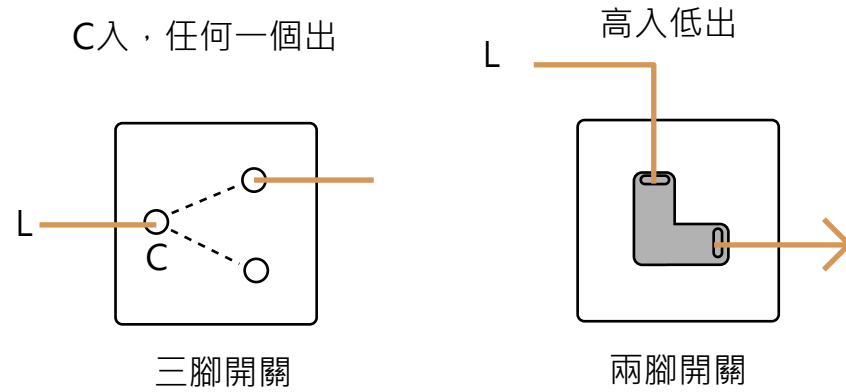

# 光管連接標準 TUBE LIGHTING CONNECTION STANDARD

接線方法  
 火線去灰士  
 士撻火線兩邊飛去光管座  
 兩路開關掣高入低出  
 火線打仔入電容  
 火牛出入是火線  
 火牛一接電容一接光管座  
 另一電容青線打仔出  
 青線一去青線座，一去光管座

任何人不得修改、複製、翻印、發佈、展示、發行、轉載所有studiokevin.com.hk網站上的內容，包括但不限於內文、相片、圖表、圖則、影像、文字等皆依法受知識產權的保護。  
 任何人只可下載文件作為私人學習及非商業用途。  
 You are not permitted to modify, copy, reproduce, republish, post, distribute, transmit, adapt or change in any way any material from this site including code, photo, chart, diagram, image and words for any other purpose whatsoever without the prior written permission of studiokevin.com.hk. You may only download the material from this site for your own personal non-commercial use, provided you keep intact all copyright and other proprietary notices.

CHECKED BY:	REVISION	DATE	好望閣工作室 STUDIOKEVIN WORKSHOP
APPROVED BY:	DRAWN BY: KEVIN LO	PROJECT: 光管連接標準 TUBE LIGHTING CONNECTION STANDARD	
	DATE: 23 MARCH 2009	TITLE:	
DRAWING NO.:	SCALE:		